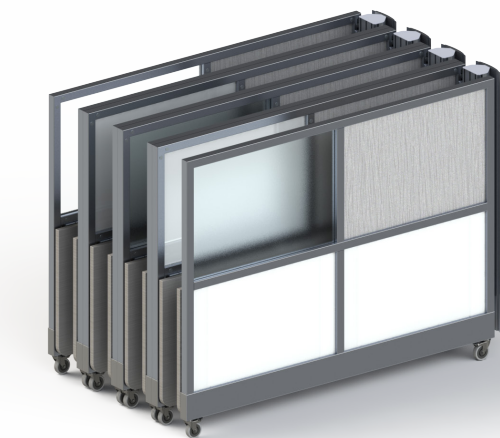

SWIFTSPACE

Solo

Worksurface

Standard depth is 24"
Standard lengths are
34", 48", 66", or 90"
Custom lengths available
Pneumatic or height-adjustable
worksurfaces can be added

Visual Privacy

Semi-clear poly comes standard,
high-pressure laminate,
whiteboard, printed acrylic,
sound-dampening material
or fabric-covered tackboards
are available for upper panels

Wall Height

Standard heights are
29", 41", 52", or 66"
Panel extenders can be added for
increased height, various material
options available for panel extenders

Accessory Rail

For mounting monitors,
shelves, paper slots, and
binder storage

Mobile Storage

Complete line of mobile
pedestals, storage towers, and
lateral files available

Power and Data

Option to add power bar with 15 ft power cord for
flexible connection to wall, floor or other stations
For longer runs, a 4-circuit 80 amp quick connect/
disconnect power system can be added
Separate compartment for running up to 40 data cables

Accessories

Height-adjustable
keyboard arms and trays
available for add-on

Corner Covers and Caster Covers

Corner covers come standard
Caster covers available for add-on

Four Solo stations fully collapsed for easy storage